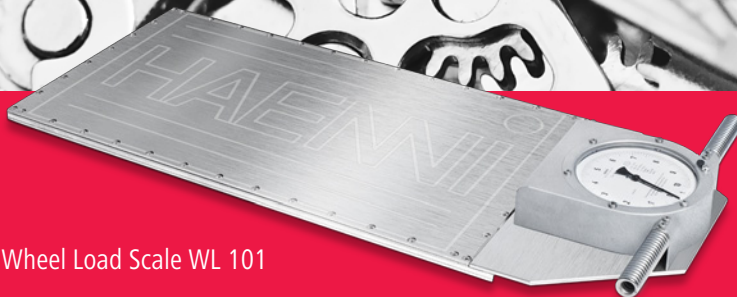

# Pure Precision.

**HAENNI**  
A Baumer Company

[www.haenni-scales.com](http://www.haenni-scales.com)

Wheel Load Scale WL 101

- Handmade masterpiece
- Durability over generations
- Mechanical precision
- Swiss quality worldwide attested